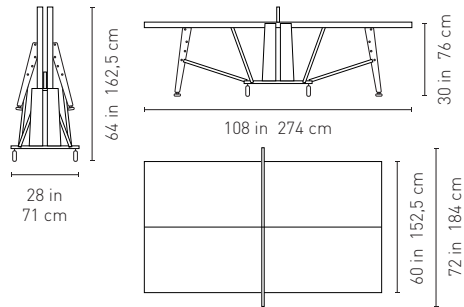

FOLDING & STATIONARY TABLE STANDARD OPTIONS

Version

Stationary

Folding

Colors

1 CHOOSE THE VERSION

STATIONARY

FOLDING

2 CHOOSE THE COLOR

BLACK

WHITE

ALL COLORS ARE FOR INDOOR & OUTDOOR USE

This basic customization is at no additional cost.