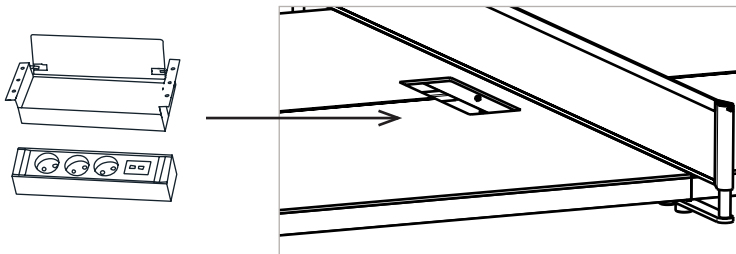

FOLDING & STATIONARY TABLE POWER OPTIONS

6.1 Power holes examples:

6.2 Desktop data power:

Power examples:

6 POWER

Hole for your own data power installation.

6.1 Hole size: 30x10cm/11.8x3.94in (1 hole price) **\$450**