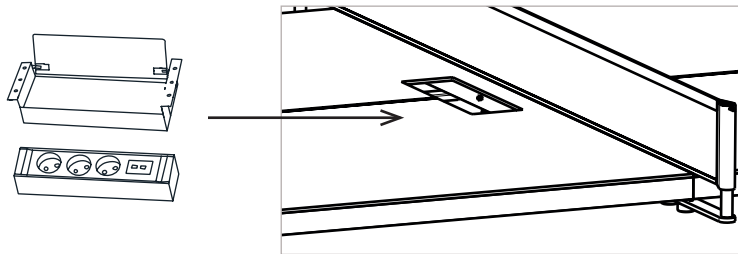

- 6æægXZh'Vg'USD

- I VnZh'VcY'h] æe'c\ not included.°

FIXED-LEG TABLE POWER OPTIONS

6.1 Power holes examples:

6.2 Desktop data power:

Power examples:

6 POWER

Hole for your own data power installation.

6.1 Hole size: 30x10cm/11.8x3.94in (1 hole price) **\$450**

6.2 Desktop data power installed (1 unit price) **\$850**

TERMS AND CONDITIONS

- Customer must provide all images/logos in a vectorized format (.ai or .eps).
- Customer must have the appropriated authorization of use for the images/logos provided.
- Jack Game Room will not be responsible for penalties derived from copyrights.
- Lead time for this kind of customized ping pong tables is 4 weeks from order confirmation.
- All prices are USD
- Taxes and shipping not included.