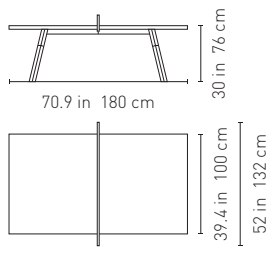

206.237.7733 or info@jackgameroom.com

FIXED-LEG TABLE STANDARD OPTIONS

Sizes

Standard

220-Medium

180-Small

1 CHOOSE THE SIZE

STANDARD