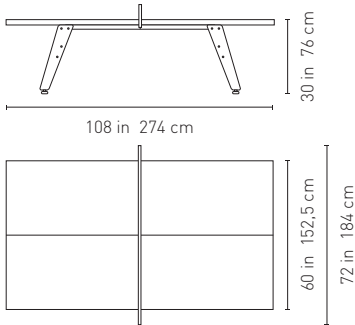

FOLDING & STATIONARY TABLE STANDARD OPTIONS

Version

Stationary