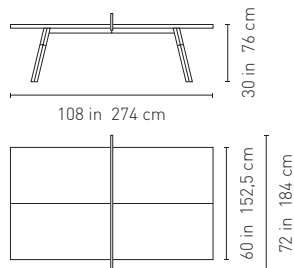

206.237.7733 or info@jackgameroom.com

FIXED-LEG TABLE STANDARD OPTIONS

Sizes

Standard

220-Medium

180-Small

1 CHOOSE THE SIZE

STANDARD