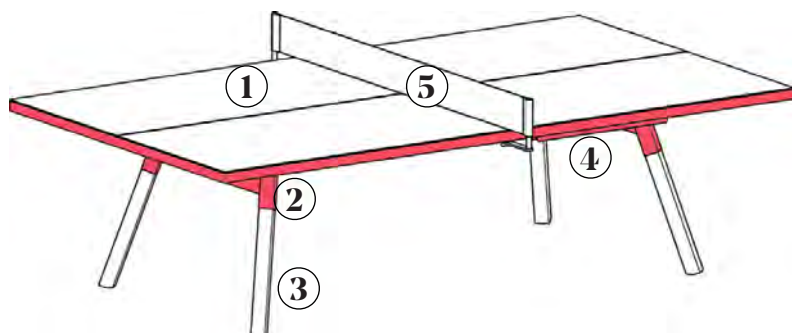

BLACK

WHITE

WOOD INDOOR

WALNUT

OAK

Wooden top

This basic customization is at no additional cost.

FIXED-LEG TABLE CUSTOMIZATIONS