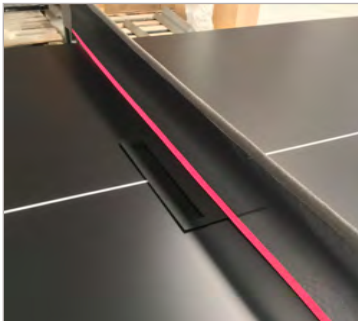

FOLDING & STATIONARY TABLE POWER OPTIONS

6.1 Power holes examples:

6.2 Desktop data power:

Power examples:

6 POWER

Hole for your own data power installation.

6.1 Hole size: 30x10cm/11.8x3.94in (1 hole price) **\$450**