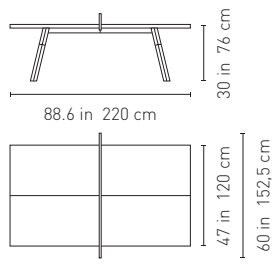

206.237.7733 or info@jackgameroom.com

FIXED-LEG TABLE STANDARD OPTIONS

Sizes

Standard

220-Medium

180-Small

1 CHOOSE THE SIZE

STANDARD