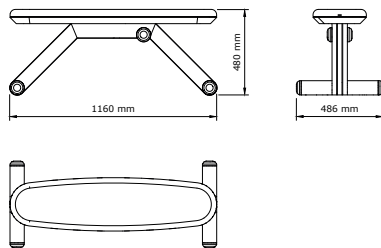

DIMENSIONS

WEIGHT

NET	36 kg
GROSS	40 kg

Net = bench
Gross = bench + package

COLOUR & MATERIAL

WOOD

BLACK
ASH

ASH