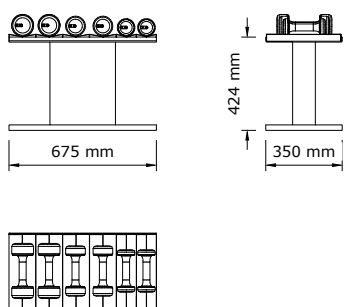

Set including: 1 rack & 6 dumbbells weighing:
2 kg x 2 | 4 kg x 2 | 6 kg x 2

DIMENSIONS

WEIGHT

NET	62 kg
GROSS	66 kg

Net = rack + dumbbells

Gross = rack + dumbbells + package

COLOUR & MATERIAL

WOOD