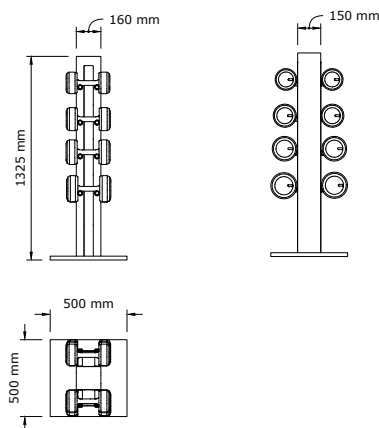

Set including: 1 rack & 8 dumbbells weighing:
14 kg x 2 | 16 kg x 2 | 18 kg x 2 | 20 kg x 2

DIMENSIONS

WEIGHT

NET	185 kg
GROSS	200 kg

Net = rack + dumbbells

Gross = rack + dumbbells + package

COLOUR & MATERIAL