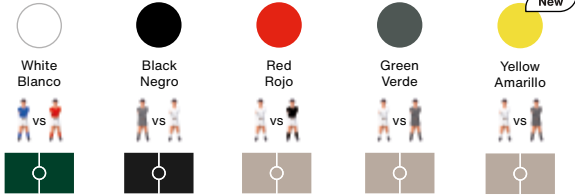

Pop art is for everyone.

RS3 Football Table · Rafael Rodríguez

It all begins with "Shall we have a game?" There are winners and losers, but everyone has a great time. Because playing is all about having fun and sharing time together. The RS3 football table injects colour into the game. Its look, with thin legs, is lighter and pop, but the steel structure bestows the same sensations and performances as our entire football table collection: playability, durability and design to enjoy it with the enthusiasm of a child but with the strength of an adult. Because the RS3 is for everyone and it's especially dedicated to all those children who at one time or another have said that "Adults don't play, they just work."

rs-barcelona

rs barcelona

rs barcelona

RS3

Rafael Rodríguez, 2011
Football table
Futbolín

New Colour

Colours • Colores

Materials

Structure: Steel with cathophoretic coating process and micro textured powder coated polyester paint.
Field: HPL (green, cream or black).
Players: Cast aluminium.
Handles: FSC/PEFC certificated iroko wood.