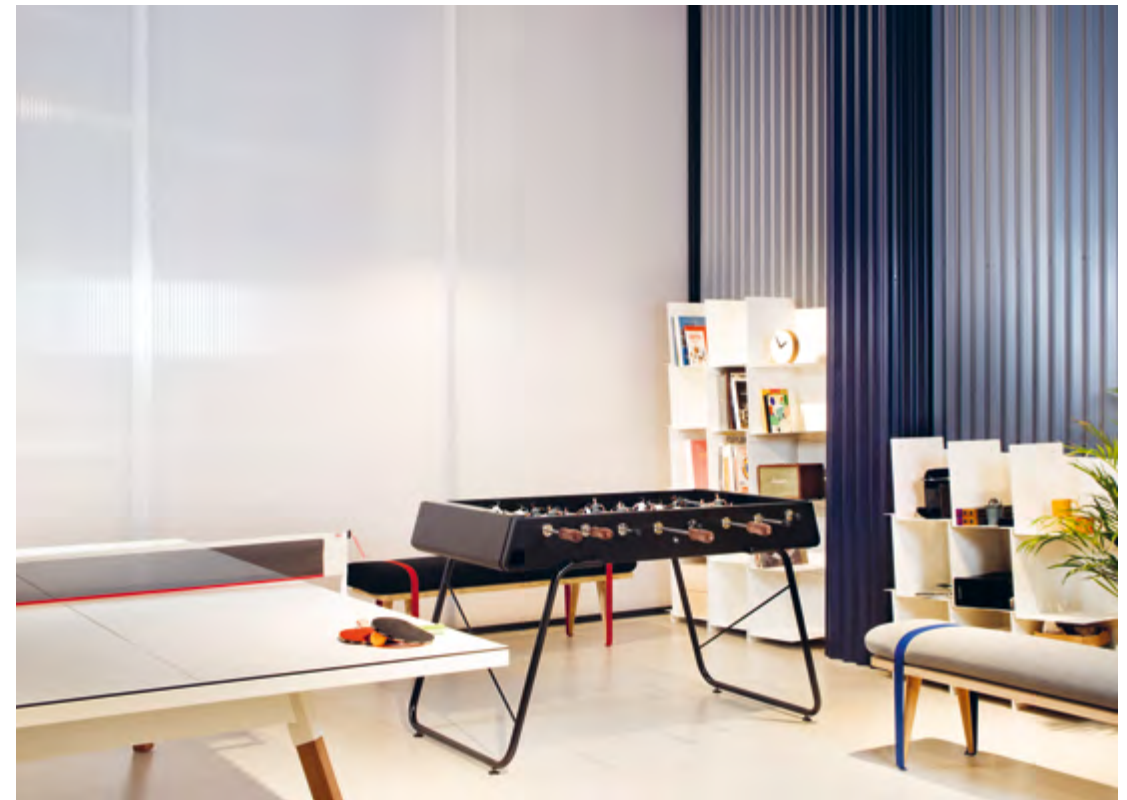

rs barcelona