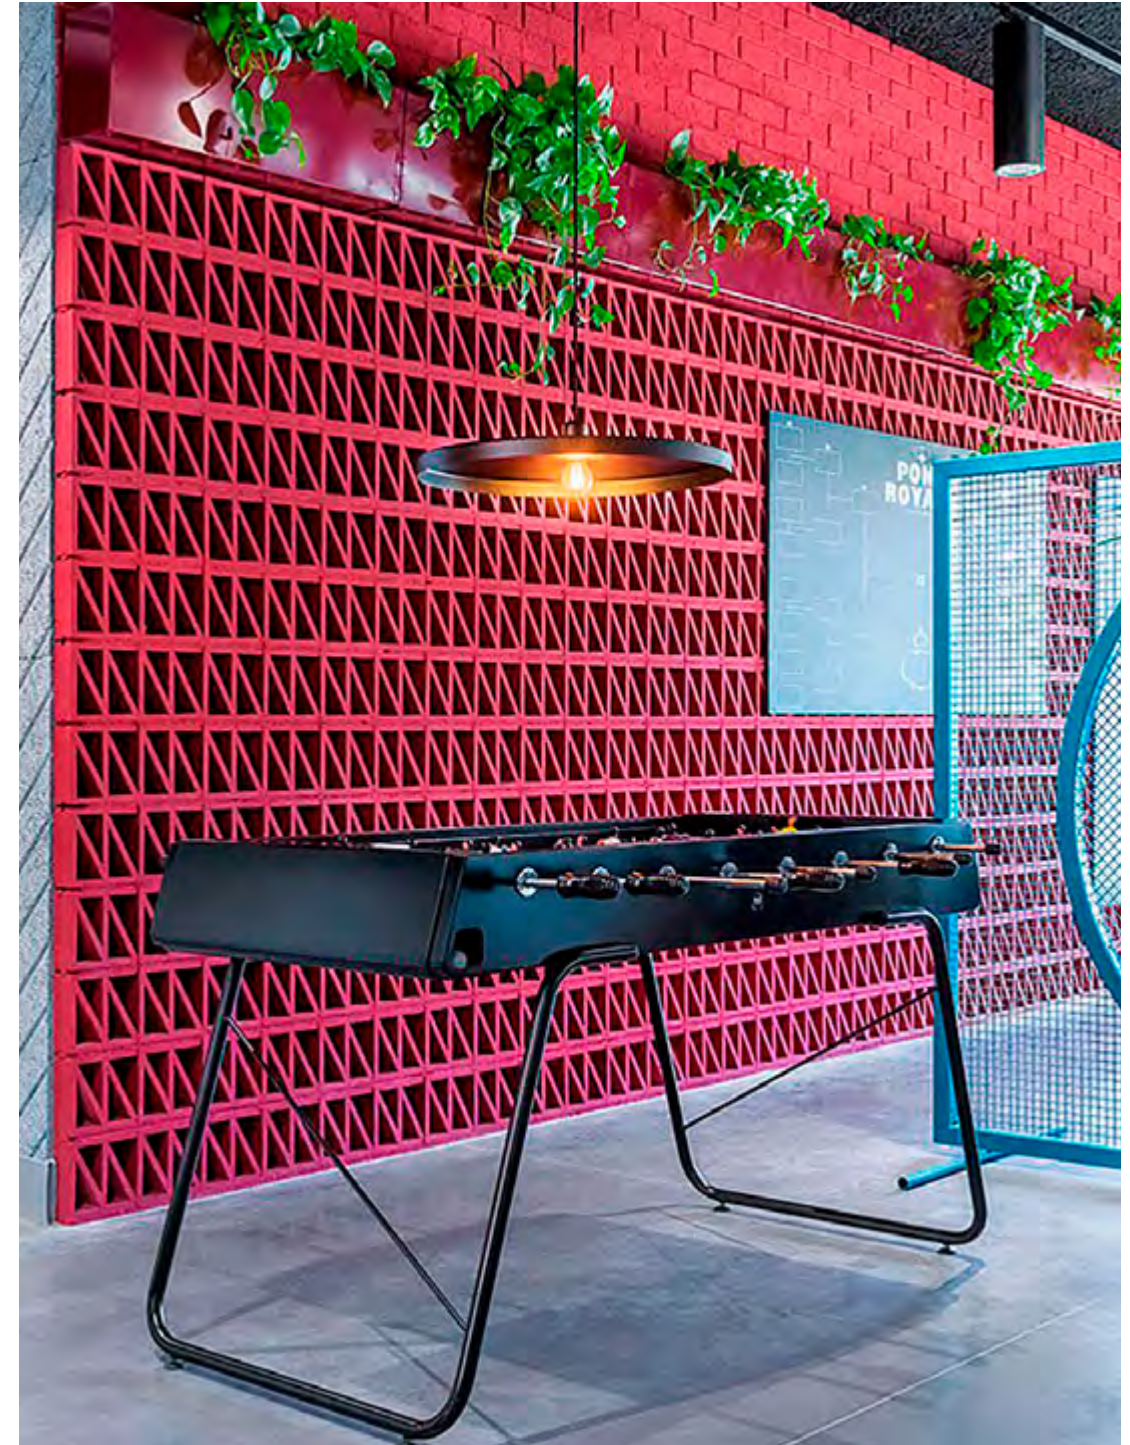

Incluye

Set de bolas (7 unidades).
2 jugadores extra (1 por equipo).

rs barcelona